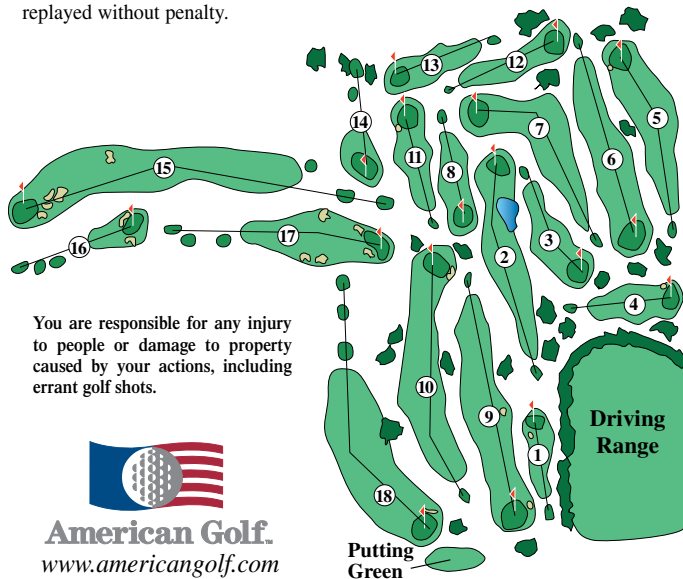

Leagues · Fundraisers · Corporate Outings · Charity Events · Social Gatherings

RATINGS/SLOPE

	Men	Women
Back	60.5/89	62.6/111
Forward	59.0/85	61.0/108

USGA Rules Govern All Play Except as Modified by Local Rules.

Please Cooperate.

1. No Power Carts within 30 feet of greens.
2. Keep Power Carts off all tees.
3. Please keep all hand carts off tees and collars of greens.
4. Observe and practice the Three "Rs":
 - A. Replace all divots.
 - B. Repair ball pockets on greens.
 - C. Rake footprints from sand traps.
5. Balls striking light poles shall be replayed without penalty.
6. Balls may be moved two club lengths from poles and non-boundary fences but no closer to the hole. No penalty.
7. A ball must not be played off wrong tee or green. Move, no penalty.
8. Out of bounds indicated by white stakes on No. 3 and No. 7.