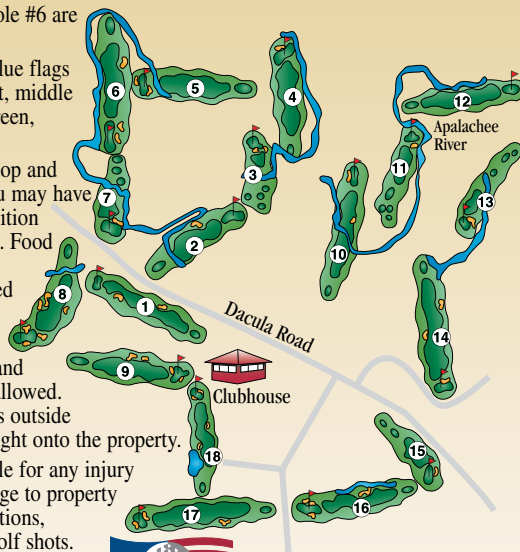

REACH NEW CUSTOMERS. GROW YOUR BUSINESS.

- > Scorecard Advertising
- > Online Advertising
- > And more...

www.AmericanGolf.com/advertising

RATINGS/SLOPE

	Men	Women
Gold	72.4/138	-
Players	71.0/134	-
Blue	70.1/129	-
White	67.8/120	72.7/132
Red	-	69.2/120

12/2012

LOCAL RULES & COURTESY OF PLAY:

- Golf rules of the USGA govern all play.
- Please replace divots, repair ball marks and rake bunkers.
- The embedded ball rule is in effect through the green.
- Keep carts 30 yards from tees and greens at all times.
- Attire specifically designed for golf is required.
- We are a soft-spike only facility. No metal spikes allowed.
- **All golfers must adhere to the rules set forth by the golf professional. Expected pace of play is 4 hours and 16 minutes when 90 degrees and 4 hours and 32 minutes when cart path only. Course ambassadors have full discretion to help accommodate this pace.**
- Inside edge of white stakes and street curbs define out of bounds.
- Hole #6 - The right side shall be played as a lateral water hazard.
- All Par 3's and Hole #6 are cart path only.
- Red, White and Blue flags designate the front, middle and back of the green, respectively.
- If you decide to stop and eat at the turn, you may have to forfeit your position on the golf course. Food and beverage can always be delivered to you.
- Personal coolers and outside food and beverage are not allowed. State law prohibits outside alcohol to be brought onto the property.
- You are responsible for any injury to people or damage to property caused by your actions, including errant golf shots.