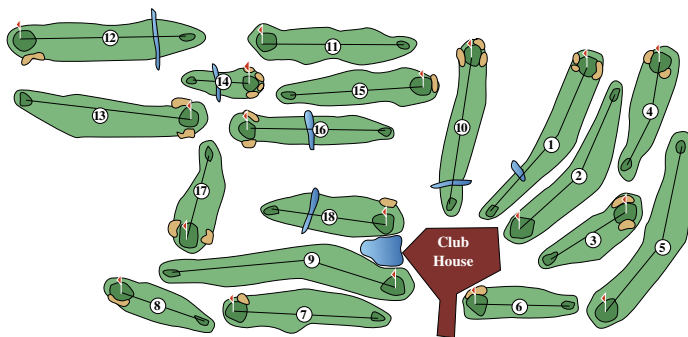

REACH NEW CUSTOMERS. GROW YOUR BUSINESS.

- > Scorecard Advertising
- > Online Advertising
- > And more...

www.AmericanGolf.com/advertising

	RATINGS/SLOPE		HANDICAP REC.	
	Men	Women	Men	Women
Back	70.0/123	-	0-14	0-3
Middle	67.8/117	-	15-24	4-10
Forward	-	68.5/115	25+	11+

USGA RULES GOVERN ALL PLAY

1. Tee off only in area between tee markers.
2. Be courteous to players behind you, replace all divots, repair ball marks and rake bunkers.
3. Play ready golf and keep pace with play in front of you.
4. Carts are prohibited beyond cart signs in fairways and roughs. Carts should never be driven on the turf on either side or behind green.
5. All par 3's are cart path only (6, 8, 14, 17).
6. Please observe the 90 degree rule from cart paths unless otherwise posted.
7. Proper attire required.
8. Out of bounds behind greens 1 and 4. All vehicular roadways and parking lots are considered out of bounds (2, 6, 9, 18).

• You are responsible for any injury to people or damage to property caused by your actions, including errant golf shots.