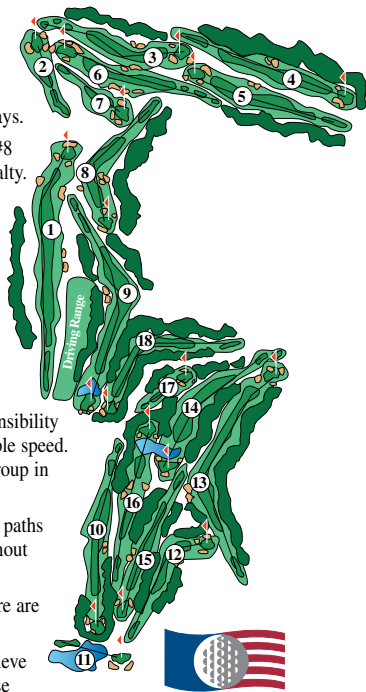

**American Golf.**  
[www.americangolf.com](http://www.americangolf.com)

Check with Pro Shop or Starter for daily cart rule.  
All yardages on sprinkler heads are to the center of the green.  
Blue discs: 200 yards, White discs: 150 yards, Red discs: 100 yards  
Pin Placements: Red: Front, White: Middle, Blue: Back  
You are responsible for any injury to people or damage to property caused by your actions, including errant golf shots.