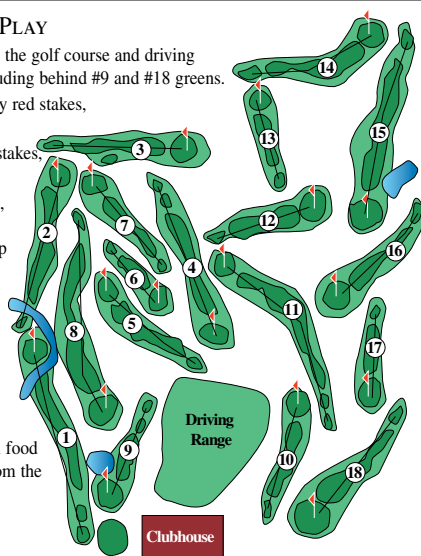

www.AmericanGolf.com/advertising

USGA RULES GOVERN ALL PLAY

OUT OF BOUNDS: All fences bordering the golf course and driving range are defined by white stakes including behind #9 and #18 greens.

LATERAL WATER HAZARDS: Defined by red stakes, USGA penalty applies.

WATER HAZARDS: Defined by yellow stakes, USGA penalty applies.

OBSTRUCTIONS: Staked trees, cart paths, rock and cement drainage ditches, and protective fence behind #6 tee. Free drop under USGA rules.

REGULATIONS:

- Registered players only. No caddies or spectators.
- Each player must have an individual set of clubs and bag.
- No coolers or ice chests allowed. All food and beverages must be purchased from the golf course.
- Play one ball except as permitted by USGA Rules.
- Repair all ball marks, replace all divots, and please rake all sand traps.
- Shirt and shoes required.
- Maximum of two players and two bags per power cart.
- Keep pace with the group ahead.
- Allowing faster groups to play through will make your own game more enjoyable.
- Please keep all carts and pull carts at least 30 feet from all greens and tees.
- Players who in any way make themselves objectionable or fail to observe any of the course regulations will be denied the privileges of the golf course.
- No refunds permitted.
- You are responsible for any injury to people or damage to property caused by your actions, including errant golf shots.

12/2012

American Golf.
www.americangolf.com

1875 FAIRPLEX DRIVE • POMONA, CA 91768
(909) 623-3704 • www.mountainmeadows.americangolf.com