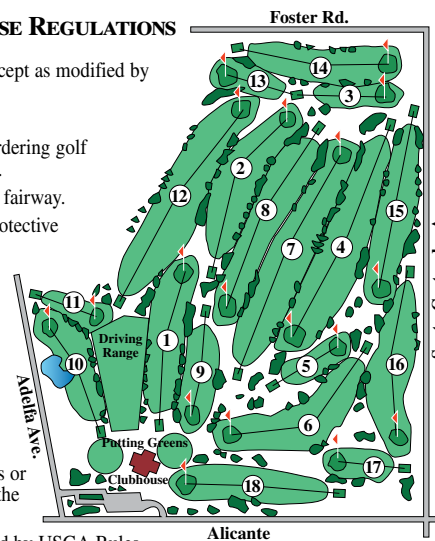

Call 562.943.7123 for more information.

REACH NEW CUSTOMERS. GROW YOUR BUSINESS.

- > Scorecard Advertising
- > Online Advertising
- > And more...

www.AmericanGolf.com/advertising

RATINGS/SLOPE

HDCP REC.

	Men	Women	Men	Women
Back	69.1/117	74.1/122	0-14	0-3
Middle	67.4/112	72.7/119	15-24	4-10
Forward	66.3/110	71.6/117	25+	11+

LA MIRADA GOLF COURSE REGULATIONS

- USGA Rules govern all play except as modified by local rules.
- Hit from tee marker only.
- OUT OF BOUNDS: All fences bordering golf course and driving range fences.
- WATER HAZARDS: Lake on 10th fairway.
- OBSTRUCTIONS: Staked trees, protective screens at 6th and 16th tees, drain ditches, paved cart paths, sprinkler dock boxes, sprinkler heads and pump fence on 10th fairway. Drop ball one club length no nearer the hole. No penalty.
- Players must maintain their turn between No. 9 green and No. 10 tee.
- Registered players only. Caddies or spectators are not permitted on the golf course.
- Play one ball except as permitted by USGA Rules.
- Each player must have an individual set of clubs and bag.
- Players who in any way make themselves objectionable or fail to observe any of the course regulations will be denied the privileges of the golf course.
- No refunds or rain checks after play has commenced.
- You are responsible for any injury to people or damage to property caused by your actions, including errant golf shots.